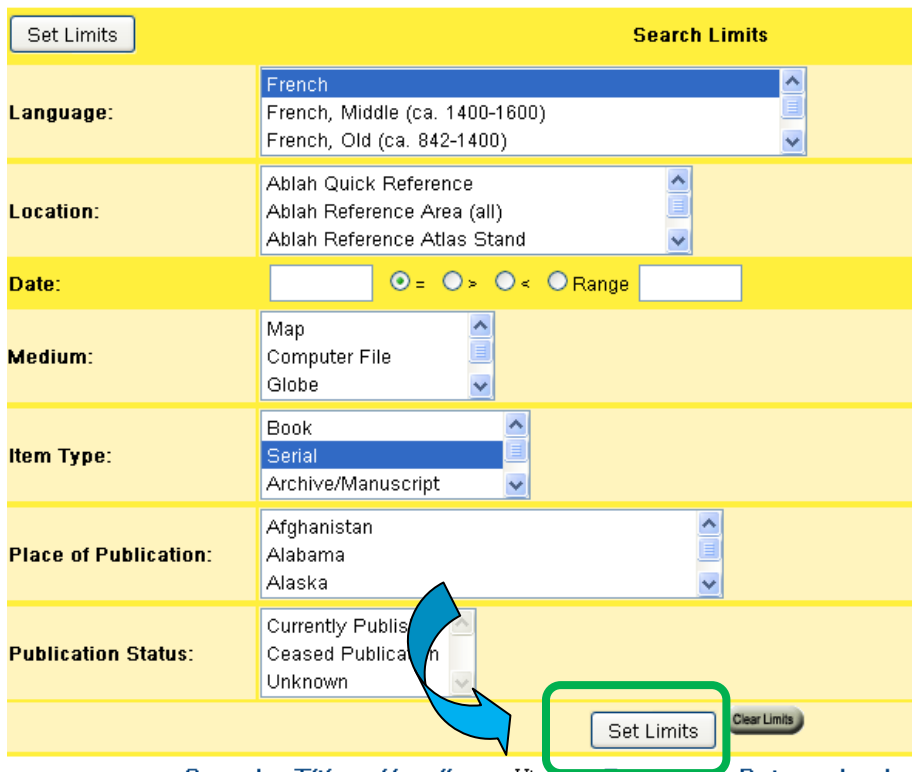

Search Library Pages

Start Search

Reset

First, set the limiters for your search. In this example, we'll look for journals on philosophy in French. Click on **Limit My Search**.

You can limit your search by language, location within the library, a date or range of dates, medium, item type, country of publication, and whether or not the material is still being published. Here we will limit only to **Language** and **Item Type**. Note that the term “**serial**” includes magazines, journals, and newspapers. To select multiple items within a category, hold down the Control button (or the Command button on a Mac) and click your selections.

Now enter your keyword(s). **Hint:** Use broad or simple keywords like *literature, politics, science, anthropology, verse*. Search for **Keyword Relevance**, not Subject. (For more information on using the online catalog or searching, try the online tutorials: <http://library.wichita.edu/reference/libraryinstruction/videotutorials.html>.) Note that your limits are in effect. They will remain in place for the entire search session or until you select **Clear Limits**.